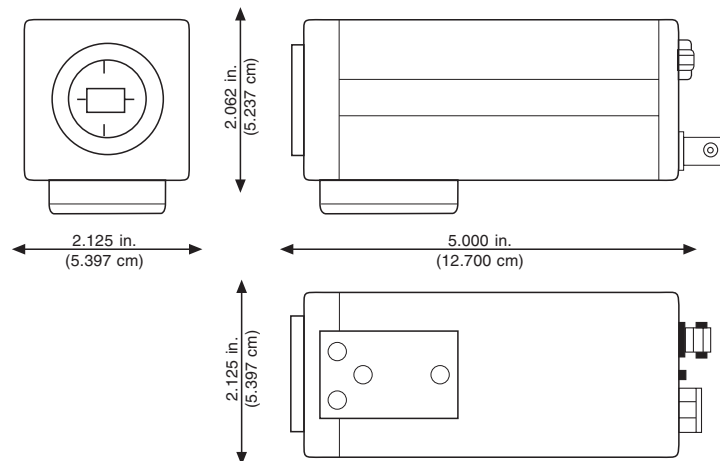

Geometric Distortion

None

Control (Switch)

ELC: on (EE)/off (AI)
Iris Control: ALC (DC/video)
BLC: on/off

Humidity

0 to 95% relative

Weight

7.3 oz (207 g)